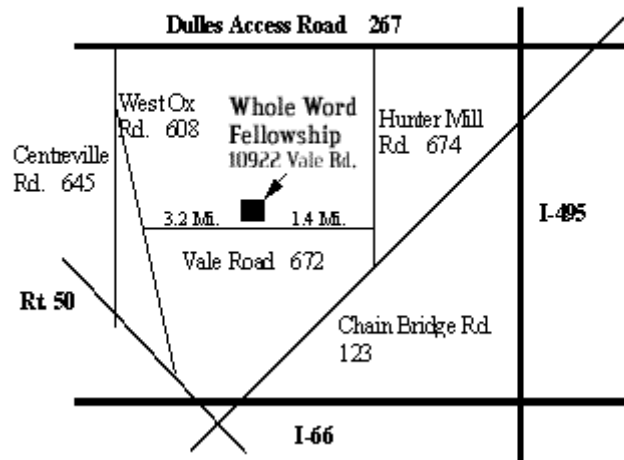

Directions to Whole Word Fellowship

From I-66 exit onto Rt. 123 North,
Turn left at 4th traffic light onto Hunter Mill Rd.,
Go 1.5 mi. and turn left at 2nd traffic light onto Vale Rd.,
Go 1.4 mi. and turn right. at Whole Word Fellowship.

Google map to church: http://www.wholeword.net/wwf_location.htm

10922 Vale Road
Oakton, VA 22124-1417
703-620-3900