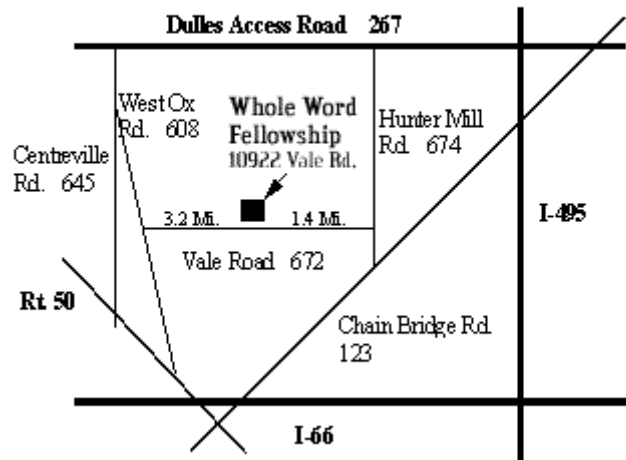

Directions to Whole Word Fellowship

From I-66 exit onto Rt. 123 North,
Turn left at 4th traffic light onto Hunter Mill Rd.,
Go 1.5 mi. and turn left at 2nd traffic light onto Vale Rd.,
Go 1.4 mi. and turn right. at Whole Word Fellowship.

Google map to church: http://www.wholeword.net/wwf_location.htm

10922 Vale Road
Oakton, VA 22124-1417
703-620-3900